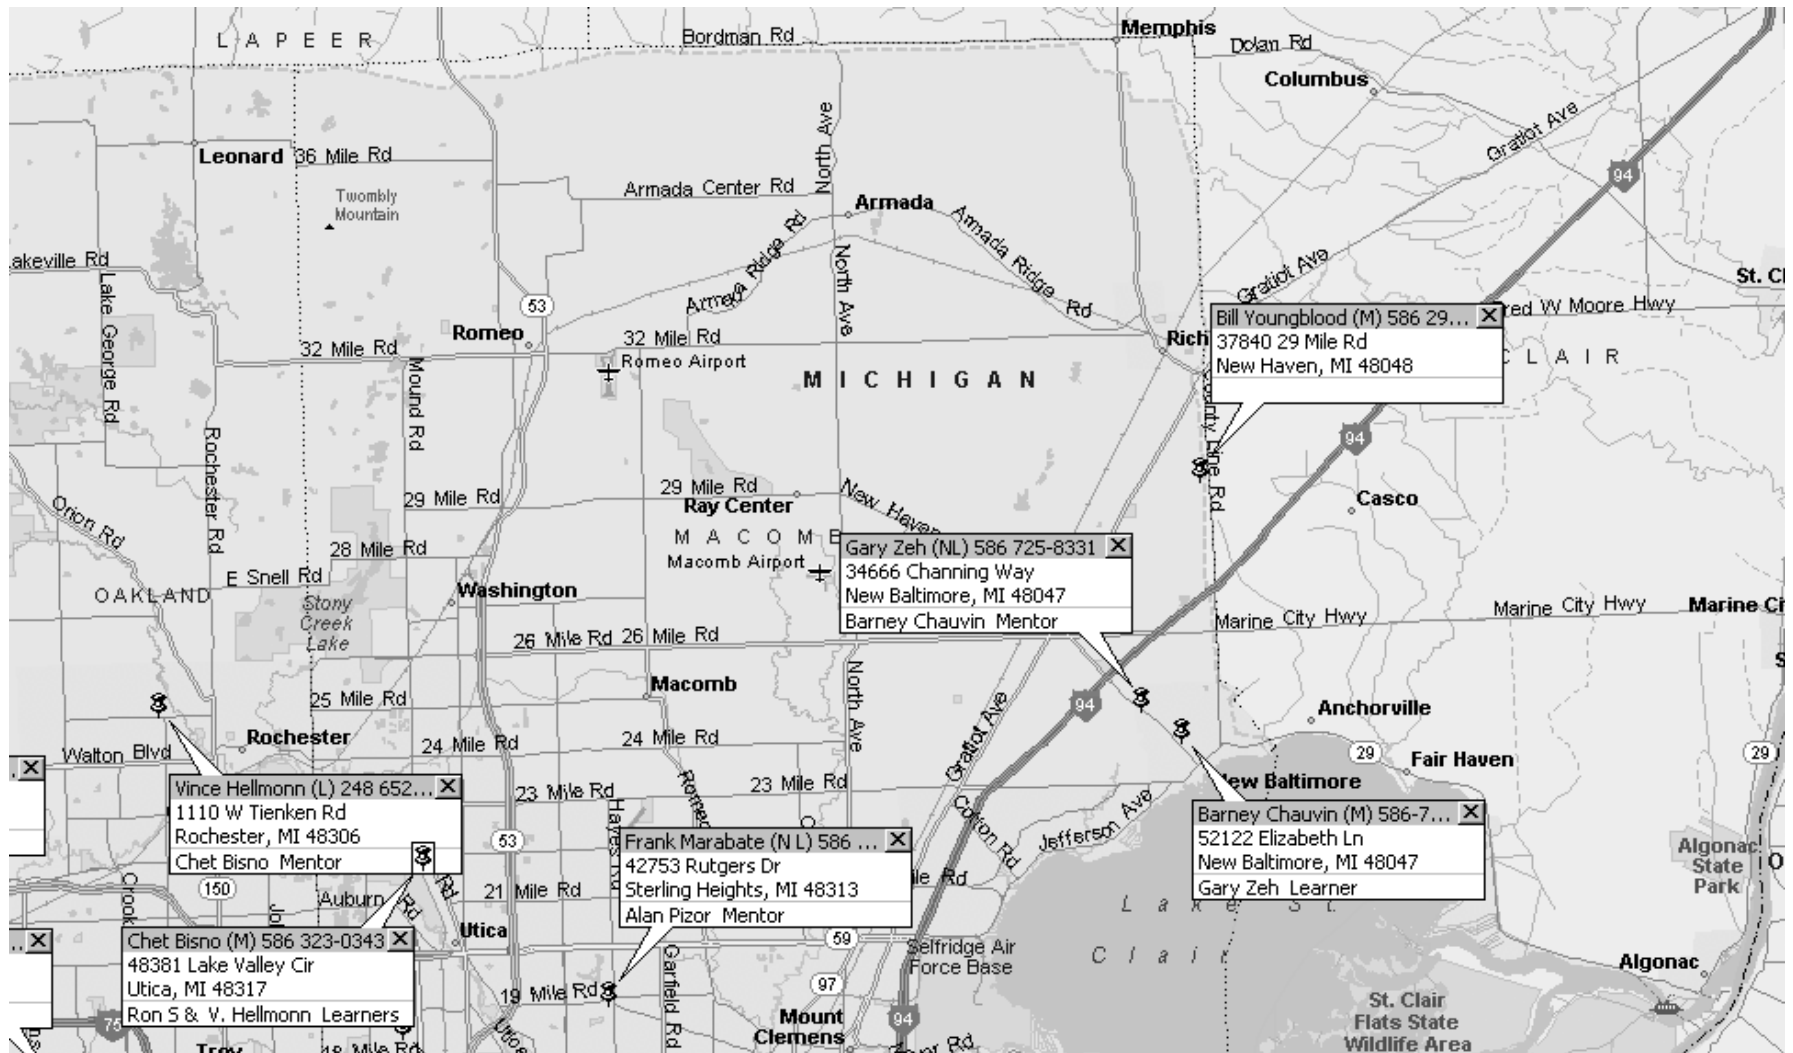

Proximity Based Alignments

Established alignment: Gary Zeh and Barney Chauvin