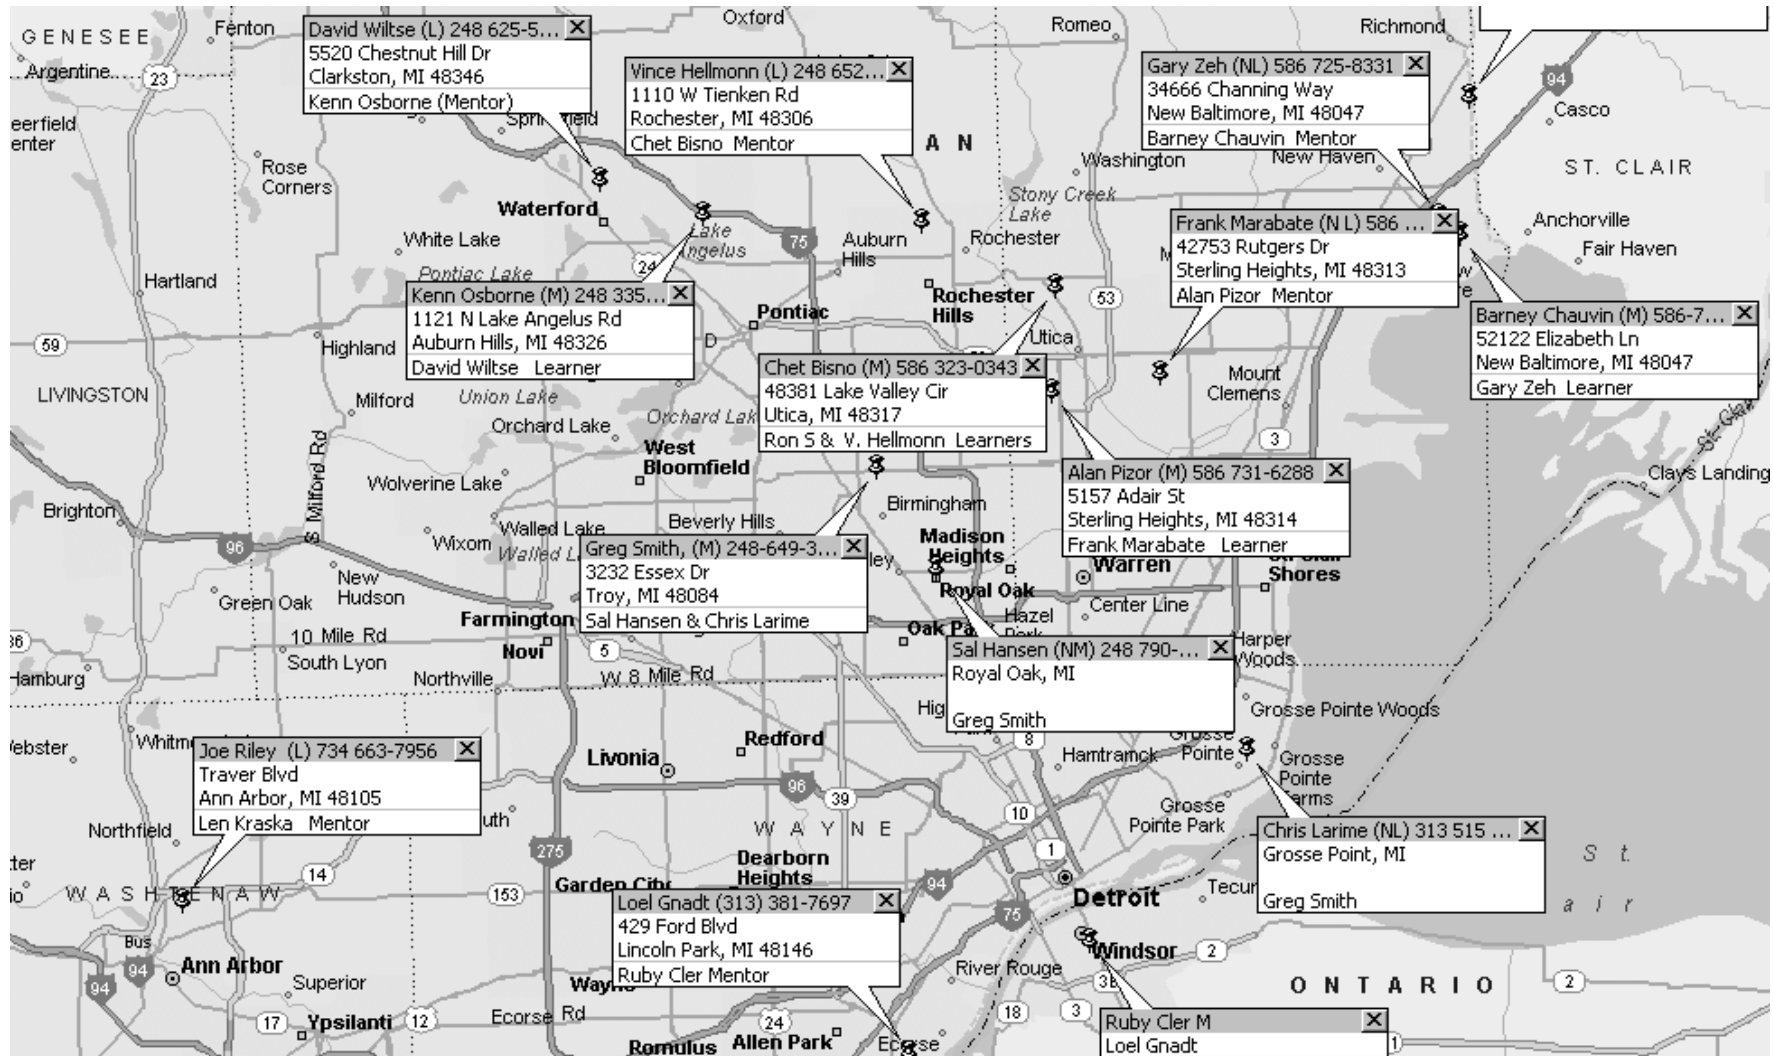

Proximity Based Alignments

Alignments:	David Wiltse & Kenn Osborne	Sal Hansen (new member) & Greg Smith
Frank Marabate & Alan Pizor	David Hellmann & Chet Bisno	Chris Larime (new member) & Greg Smith
Loel Gnad & Ruby Cler	Frank Marabate & Alan Pizor